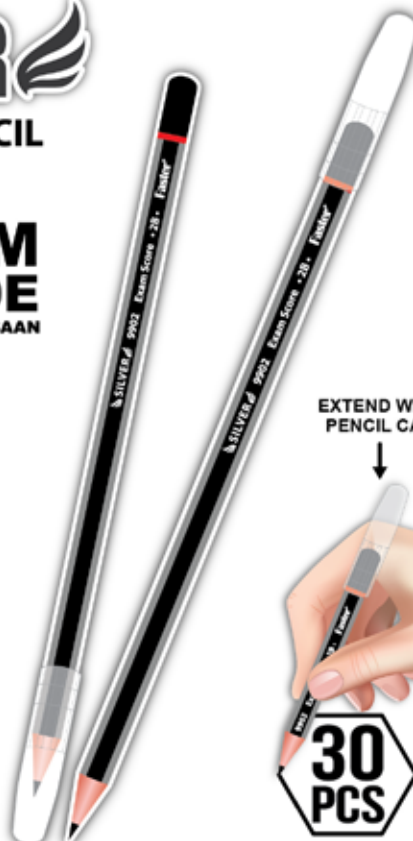

GOLDEN

EXAM SCORE PENCIL
WP-F-9901

2B EXAM GRADE
GRED PEPERIKSAAN

Drum of 30 PCS

30 PCS

Application

Faster

Darker

Stronger

HEXAGONAL SHAPE

>> WP-F-9901-D30

- 30 PCS / DRUM
- 60 DRUMS / CARTON

CTN M³	L x W x H (mm)
	435 x 365 x 430

WP-F-9901-D30

9 557 546 958872

SILVER

EXAM SCORE PENCIL
WP-F-9902

2B EXAM GRADE
GRED PEPERIKSAAN

Drum of 30 PCS

30 PCS

Application

Faster

Darker

Stronger