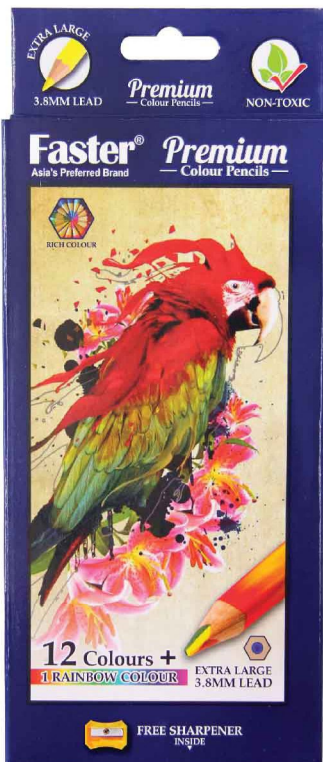

Each set consists of:

1 box of Colour Pencil

1 pc of Ruler

1 tube of 2B Pencil Lead

3 pcs of 2B Pencil

1 pc of Mechanical Pencil

3 pcs of Pencil Cap

1 pc of Eraser

>> GS-F-SET E1

- 1 SET / BOX
- 48 SETS/ CARTON

CTN M ³	L x W x H (mm)
	560 x 340 x 240

GS-F-SET E1

9 557546 958117