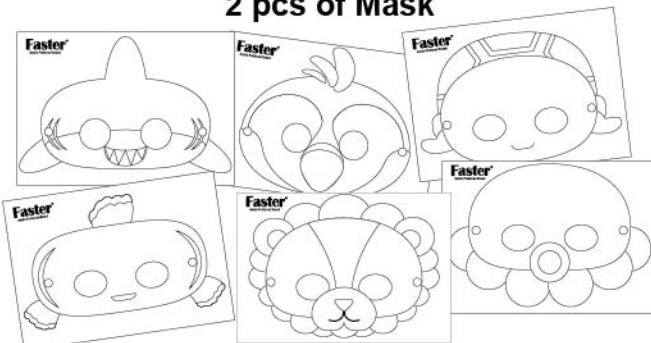

1 pc of Eraser

1 pc of Grafico Pencil

1 pc of Sharpener

2 pcs Rubber Band

1 set of Magic Pen

2 pcs of Mask

ASSORTED DESIGNS

>>CP-F-5018-SETA