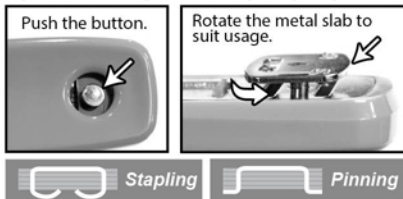

50% No. 3 STAPLER LESS EFFORT

x 20
70gsm paper

Special design for stapling & pinning:

Suitable for No.3 (24/6) & No.35 (26/6) STAPLES

1. 1 set consists of:
2. 1 pc of stapler No.3;
   - 2 boxes of staples No. 3