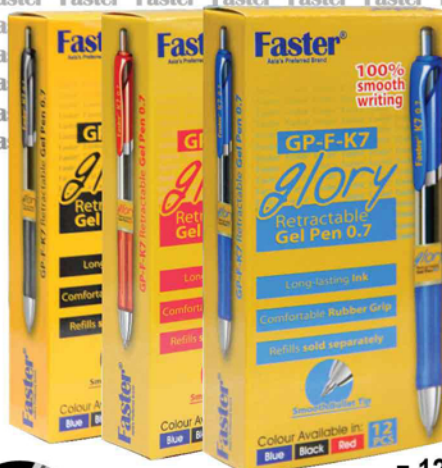

glory

Retractable Gel Pen 0.5

■ 12 PCS / BOX

Smooth Bullet Tip

Colour Available in:

>>GP-F-K5

- 12 PCS / BOX
- 144 PCS / MEDIUM BOX
- 1728 PCS / CARTON

CTN M ³	L x W x H (mm)
	450 x 440 x 285

Long-lasting Ink

Comfortable Rubber Grip

Refills sold separately

7

- GEL PEN SERIES -

>>GP-F-K7

- 12 PCS / BOX
- 144 PCS / MEDIUM BOX
- 1728 PCS / CARTON

CTN M ³	L x W x H (mm)
	530 x 325 x 345

glory

Retractable Gel Pen 0.7

■ 12 PCS / BOX

Smooth Bullet Tip

Colour Available in:

Long-lasting Ink

Comfortable Rubber Grip

Refills sold separately