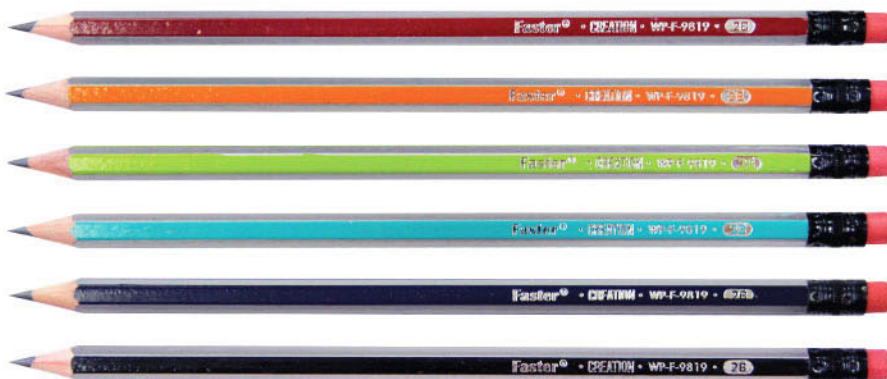

WP-F-9818 CREATIVE HI-GRADE 2B PENCILS

>>WP-F-9818

- 12 PCS / BOX
- 288 PCS / MEDIUM BOX
- 1440 PCS / INNER CARTON
- 2880 PCS / CARTON

CTN M³ | L x W x H (mm)
520 x 245 x 430

2B Hexagonal Shape

WP-F-9818 (12pcs) WP-F-9818 (288pcs)

9 557546 950241

9 557546 950258

MED BOX OF 288 PCS

BOX OF 12 PCS

WP-F-9819 CREATION HI-GRADE 2B PENCILS

>>WP-F-9819

- 12 PCS / BOX
- 288 PCS / MEDIUM BOX
- 1440 PCS / INNER CARTON
- 2880 PCS / CARTON

CTN M³ | L x W x H (mm)
520 x 245 x 430

2B Hexagonal Shape

WP-F-9819 (12pcs) WP-F-9819 (288pcs)

9 557546 950289

9 557546 950296

MED BOX OF 288 PCS

BOX OF 12 PCS