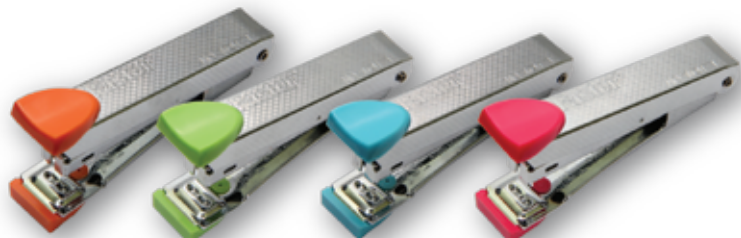

Mini STAPLER No.10

S-F-3108

BOX OF 1 PC

>>S-F-3108

- 1 PC / BOX
- 24 PCS / MEDIUM BOX
- 480 PCS / CARTON

CTN M ³	L x W x H (mm)
	580 x 180 x 310

BOX OF 24 PCS

Top loading

Remover

Throat depth

Tackling

Loading Capacity

Stapling Capacity

Office STAPLER No.10

S-F-3208

BOX OF 1 PC

BOX OF 12 PCS

>>S-F-3208

- 1 PC / BOX
- 12 PCS / MEDIUM BOX
- 360 PCS / CARTON

CTN M ³	L x W x H (mm)
	530 x 375 x 230