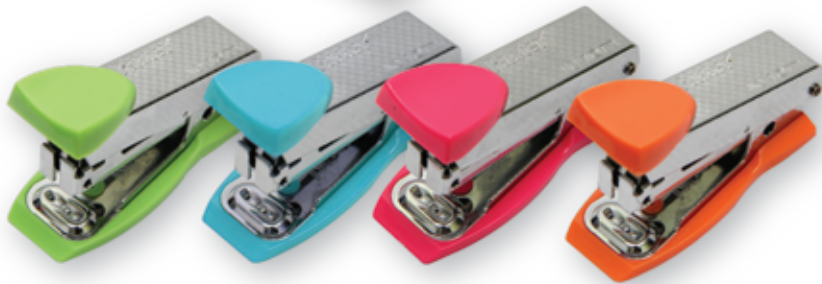

Mini STAPLER No.10

S-F-3108

BOX OF 1 PC

>>S-F-3108

- 1 PC / BOX
- 24 PCS / MEDIUM BOX
- 480 PCS / CARTON

CTN M ³	L x W x H (mm)
	580 x 180 x 310

BOX OF 24 PCS

Top loading

Remover

Throat depth

Tackling

Loading Capacity

Stapling Capacity

Office STAPLER No.10

S-F-3208

BOX OF 1 PC

BOX OF 12 PCS

>>S-F-3208

- 1 PC / BOX
- 12 PCS / MEDIUM BOX
- 360 PCS / CARTON

CTN M ³	L x W x H (mm)
	530 x 375 x 230