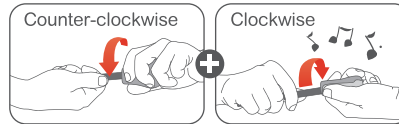

蟲蟲樂園 削筆器

JUMBO 11mm 大筆專用

Open the lid to empty the shavings

可掀式透明側蓋
方便於清除筆屑。

蟲鳴聲讓學習削鉛筆更有樂趣~

Have fun with the chirping sharpener!

- **Ratchet mechanism**
Faster and effortless sharpening.
- Sharp and durable blade.
- Big translucent canister for shavings.
- **For Jumbo Pencil 11mm**