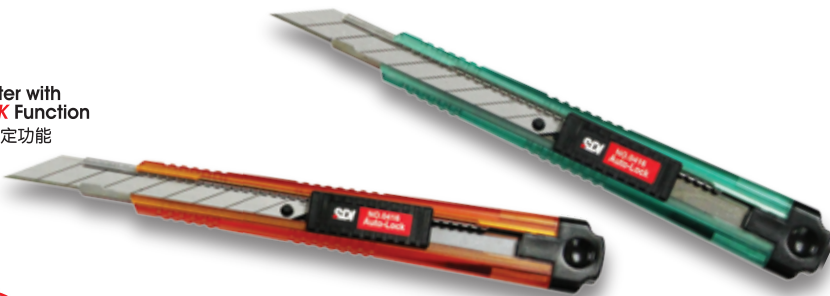

- Blade Snapper
- Blade Setter with **AUTO-LOCK**
- Metal Track
- Sharp Blade

CARD OF 1 PC

BOX OF 12 CARDS

For **Left or Right-Handed**
左右手均适用

>>5416A-SDI

- 1 PC / CARD
- 12 CARDS / MEDIUM BOX
- 288 CARDS / CARTON

CTN M ³	L x W x H (mm)
	370 x 310 x 435

RSP INCL G.S.T.

- Blade Snapper
- Blade Setter with **AUTO-LOCK**
- Metal Track
- Sharp Blade

CARD OF 1 PC

BOX OF 12 CARDS

For **Left or Right-Handed**
左右手均适用

>>5433A-SDI