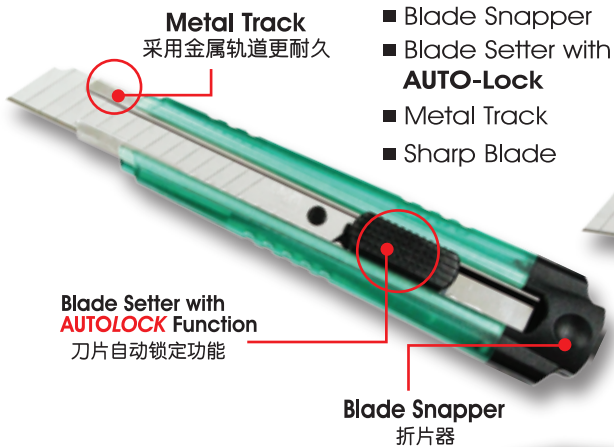

- Blade Snapper
- Blade Setter with **AUTO-LOCK**
- Metal Track
- Sharp Blade

CARD OF 1 PC

BOX OF 12 CARDS

For **Left or Right-Handed**
左右手均适用

>>5416A-SDI

- 1 PC / CARD
- 12 CARDS / MEDIUM BOX
- 288 CARDS / CARTON

CTN M ³	L x W x H (mm)
	370 x 310 x 435

RSP INCL G.S.T.

- Blade Snapper
- Blade Setter with **AUTO-LOCK**
- Metal Track
- Sharp Blade

CARD OF 1 PC

BOX OF 12 CARDS

For **Left or Right-Handed**
左右手均适用

>>5433A-SDI