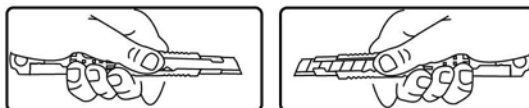

BCP-0416A-SET

Each set consist of:

- 1pc of 0416A Cutter Knife
- 1 Case of Knife Blade (5pcs)

CUTTER KNIFE AUTO-Lock

For *Left* or *Right-Handed*

左右手均适用

采用金属轨道更耐久

Blade Setter with
AUTOLOCK Function
刀片自动锁定功能

Blade Snapper
折片器

HARDEN ALLOY

STEEL

SUPERIOR SHARPNESS

- FOR MOST CUTTER KNIVES
- SIZE : 0.4mm x 9mm x 73.4mm

30°
angle

- Blade Snapper
- Blade Setter with **AUTO-Lock**
- Metal Track
- Sharp Blade

• **30 DEGREE SNAP-OFF BLADES**