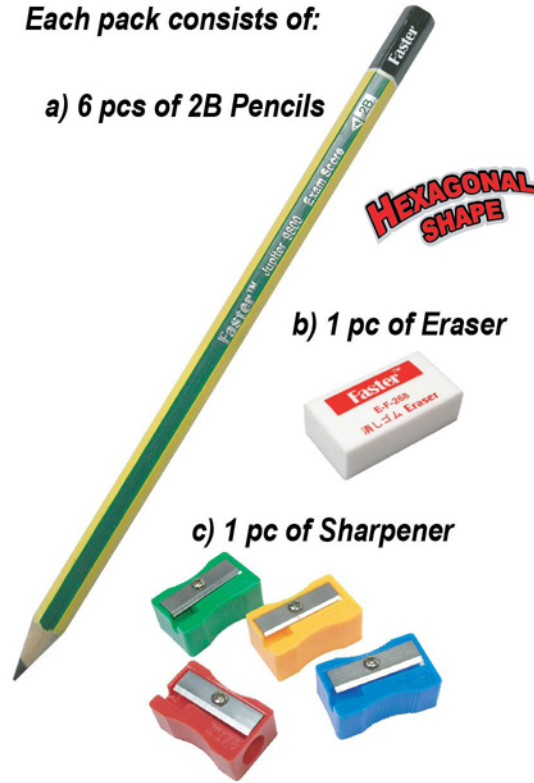

BCP-WP9800-6

Each pack consists of:

a) 6 pcs of 2B Pencils

b) 1 pc of Eraser

c) 1 pc of Sharpener

>>BCP-WP9800-6

- 1 SET / PACK
- 30 PACKS / BOX
- 600 PACKS / CARTON

CTN M³ | L x W x H (mm)
630 x 485 x 690

BCP-WP9800-6(1 pack)

9 557546 915387

6

- BALL POINT PEN SERIES -

BCP-WP9800-SET

Each pack consists of:

a) 6 pcs of 2B Pencils

b) 2 pcs of Pencil Cap

c) 1 pc of Eraser

d) 1 pc of heart shape sharpener

>>BCP-WP9800-SET

- 1 SET / PACK
- 30 PACKS / BOX
- 600 PACKS / CARTON

CTN M³ | L x W x H (mm)
630 x 485 x 690

BCP-WP9800-SET (1 pack)

9 557546 946077